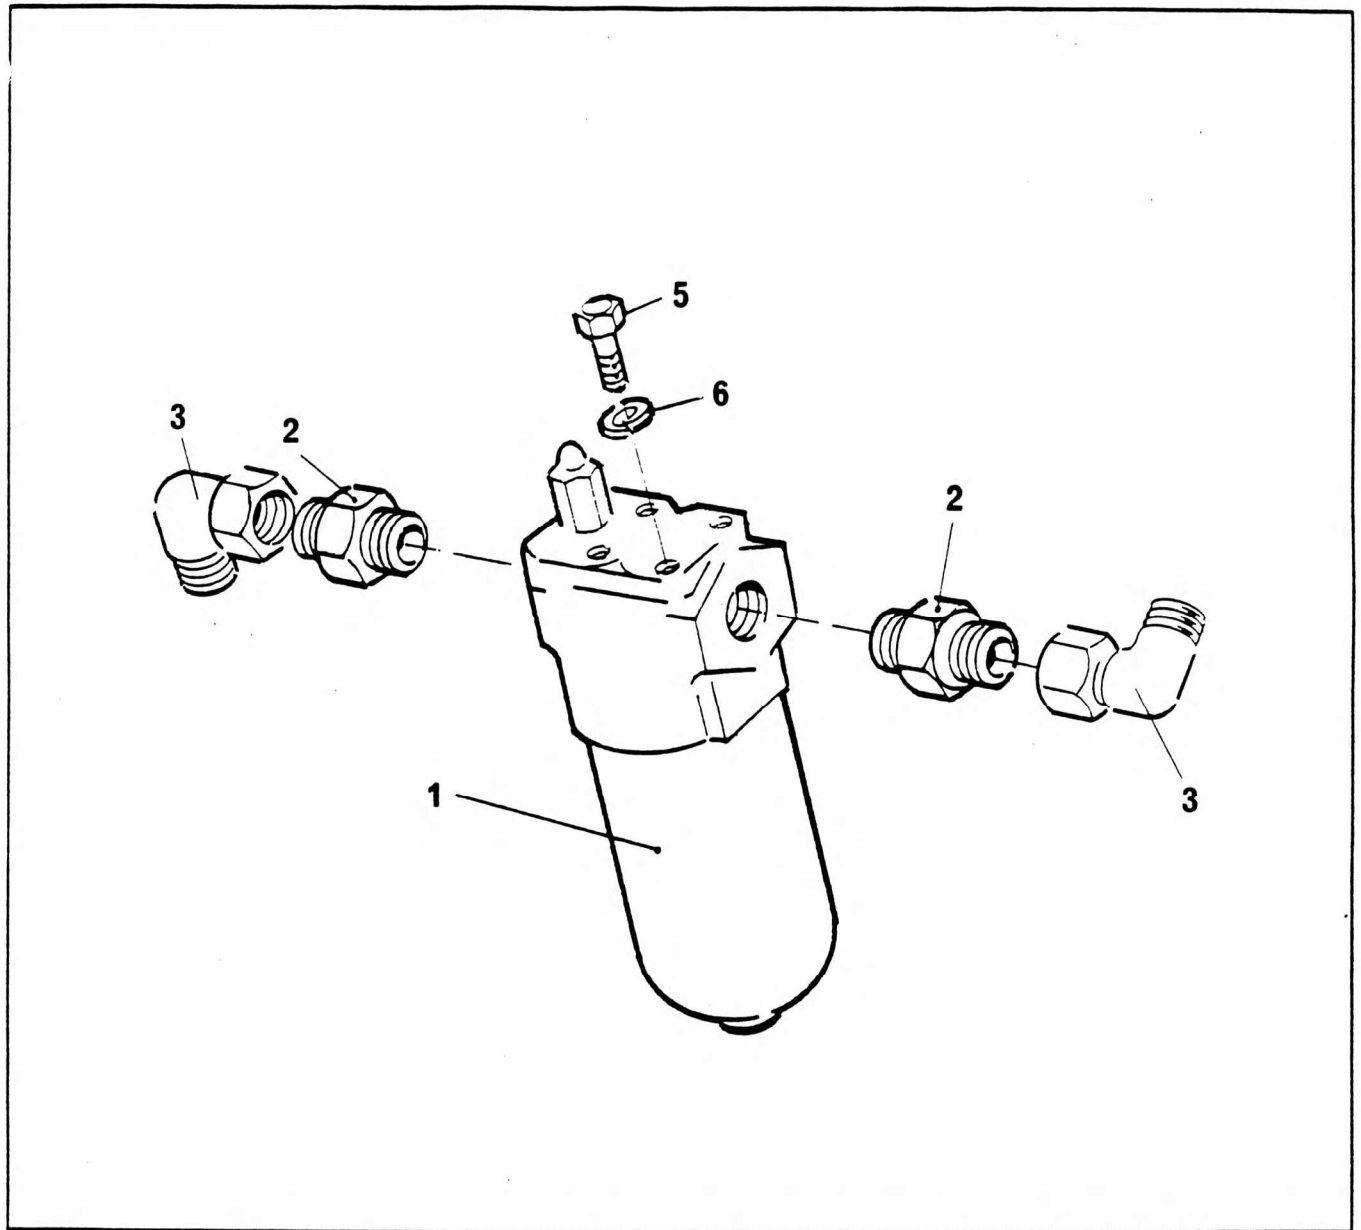

FILTER ASSEMBLY ORFS

NO.	PART NO.	QTY.	DESCRIPTION	NO.	PART NO.	QTY.	DESCRIPTION
1 +	7-437-990081	1	Filter 75L/Min				
2	7-447-181601	2	Str. Thread Adaptor				
3	7-447-080833	2	Female Elbow 90°				
5	7045304	2	Screw Hex Head M10 x 16 Long				
6	7067212	2	Washer Spring M10				